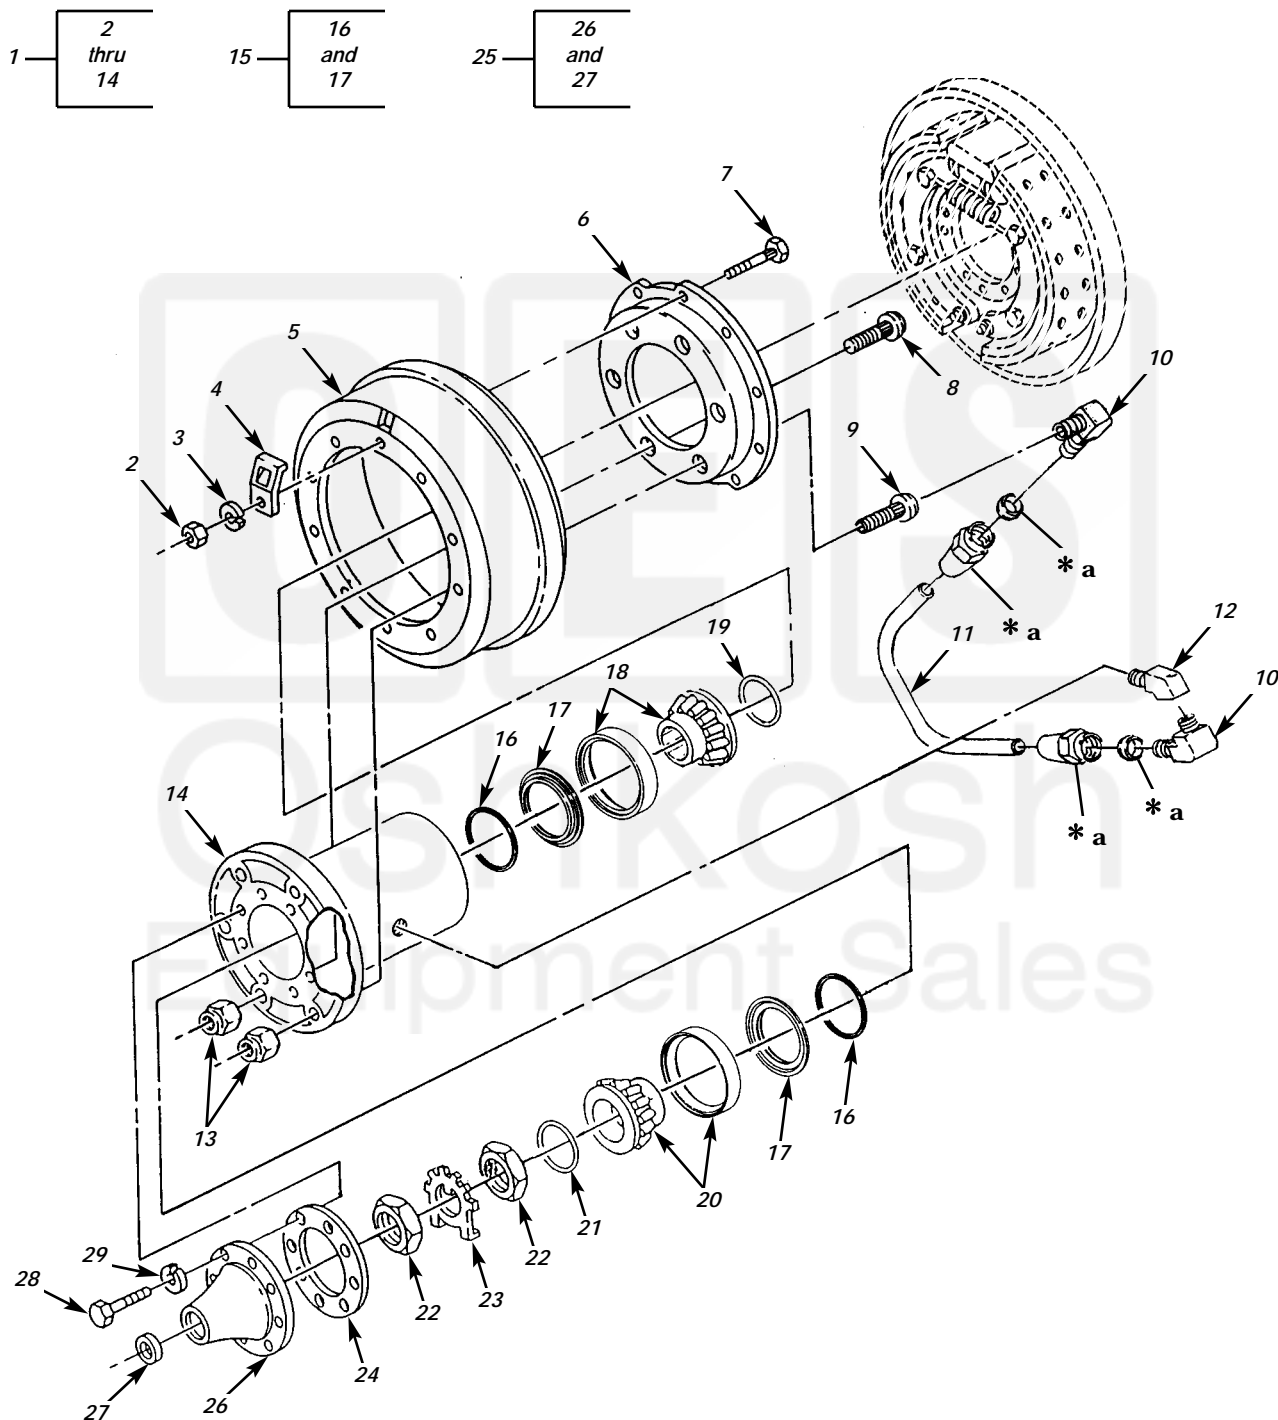

UNIT, DIRECT SUPPORT, AND GENERAL SUPPORT MAINTENANCE
REPAIR PARTS AND SPECIAL TOOLS LIST

EXTENDED SERVICE PROGRAM (ESP)

TRUCK, CARGO, 2-1/2-TON, 6X6, M44A3 SERIES TRUCKS (DIESEL)

M35A3, W/O WINCH (NSN 2320-01-383-2047); W/WINCH (NSN 2320-01-383-3850);
M35A3C, W/O WINCH (NSN 2320-01-383-2050); W/WINCH (NSN 2320-01-383-2049);
M36A3, W/O WINCH (NSN 2320-01-383-2048); W/WINCH (NSN 2320-01-383-2046).